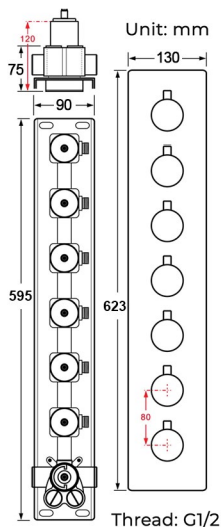

LARGE PHONE CONTROLLED MATTE BLACK THERMOSTATIC RECESSED CEILING MOUNT MUSICAL LED MIST WATERFALL RAINFALL SHOWER SYSTEM WITH HAND SHOWER & JETTED BODY SPRAYS SPECIFICATIONS

Shower Panel /Hose Material: 304 Stainless Steel
 Shower Head Size: 900*300 mm
 Showerheads Install: Embedded Ceiling Mounted
 Concealed Mixer Install: Wall-Mounted
 LED Shower Head Functions: Rainfall, Waterfall, Mist, Water Column
 Water Pressure: 0.3 MPA
 Water Flow: 16L/min~28L/min
 Shower Accessories Material: Brass
 LED Light: Need to Connect Power
 LED Light Color: 64 Color
 Shower Hose Length: 1.5M
 AC: 100-265V 50/60Hz
 Music: Need Bluetooth

Product shown is only for installation display purpose

Kinds of color **64** temperature adjustable

WiFi

Built-in WiFi

Phone control color

Color software App install instruction download name: Smart Life

All dimensions and specifications are nominal and may vary. Use actual products for accuracy in critical situations.

Shower Mixer

Product shown is only for installation display purpose

Hand Shower

Flow Rate: 2.0 GPM / 7.6 LPM

Shower Mixer Connections

Body Jet

FEATURES

- Material: Brass
- Base Plate Height: 5-1/8"
- Base Plate Width: 5-1/8"
- Jet Surface Area: 3-1/8"
- Surface Depth: 1/4"
- Adjustment Angle: 5°
- Male NPT Connection: 1/2"
- Maximum Flow Rate: 2.5 GPM (9.5L/min) max @ 80 psi