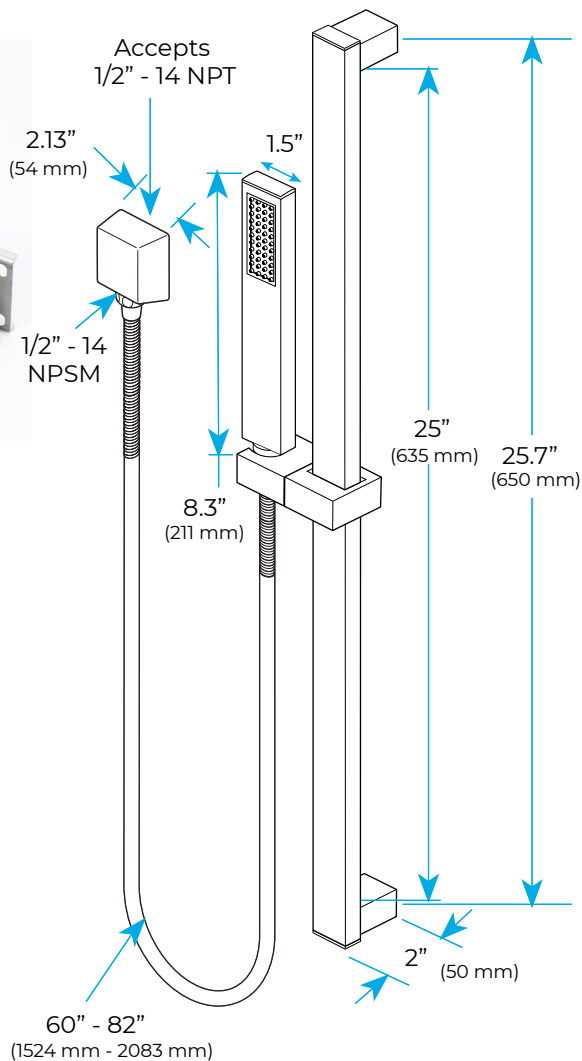

LARGE PHONE CONTROLLED MATTE BLACK THERMOSTATIC RECESSED CEILING MOUNT MUSICAL LED MIST WATERFALL RAINFALL SHOWER SYSTEM WITH HAND SHOWER & JETTED BODY SPRAYS SPECIFICATIONS

Shower Panel /Hose Material: 304 Stainless Steel
 Shower Head Size: 900*300 mm
 Showerheads Install: Embedded Ceiling Mounted
 Concealed Mixer Install: Wall-Mounted
 LED Shower Head Functions: Rainfall, Waterfall, Mist, Water Column
 Water Pressure: 0.3 MPA
 Water Flow: 16L/min~28L/min
 Shower Accessories Material: Brass
 LED Light: Need to Connect Power
 LED Light Color: 64 Color
 Shower Hose Length: 1.5M
 AC: 100-265V 50/60Hz
 Music: Need Bluetooth

Product shown is only for installation display purpose

Kinds of color **64** temperature adjustable

WiFi

Built-in WiFi

Phone control color

Color software App install instruction download name: Smart Life

All dimensions and specifications are nominal and may vary. Use actual products for accuracy in critical situations.

Shower Mixer

Product shown is only for installation display purpose

Hand Shower

Flow Rate: 2.0 GPM / 7.6 LPM

Shower Mixer Connections

Body Jet

FEATURES

- Material: Brass
- Base Plate Height: 5-1/8"
- Base Plate Width: 5-1/8"
- Jet Surface Area: 3-1/8"
- Surface Depth: 1/4"
- Adjustment Angle: 5°
- Male NPT Connection: 1/2"
- Maximum Flow Rate: 2.5 GPM (9.5L/min) max @ 80 psi