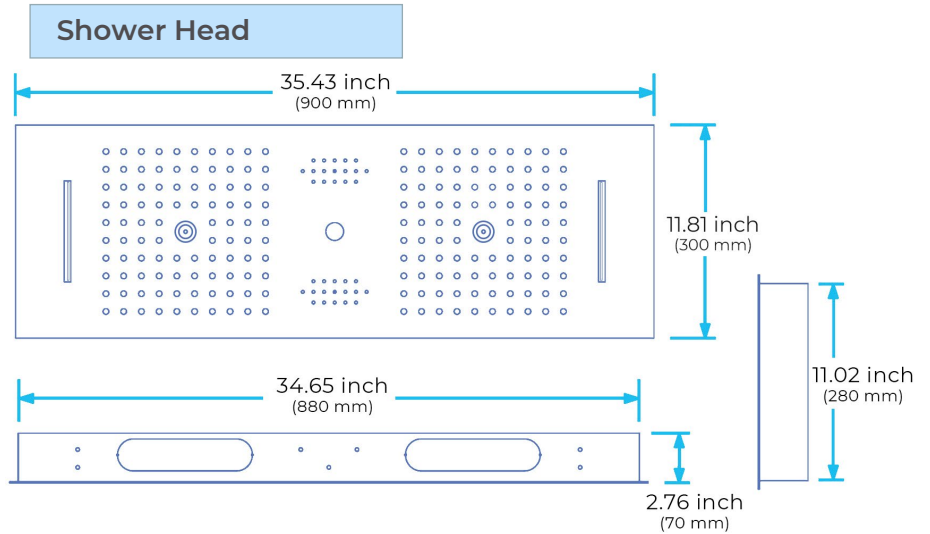

LARGE PHONE CONTROLLED MATTE BLACK THERMOSTATIC RECESSED CEILING MOUNT MUSICAL LED MIST WATERFALL RAINFALL SHOWER SYSTEM WITH HAND SHOWER & JETTED BODY SPRAYS SPECIFICATIONS

Shower Panel /Hose Material: 304 Stainless Steel
 Shower Head Size: 900*300 mm
 Showerheads Install: Embedded Ceiling Mounted
 Concealed Mixer Install: Wall-Mounted
 LED Shower Head Functions: Rainfall, Waterfall, Mist, Water Column
 Water Pressure: 0.3 MPA
 Water Flow: 16L/min~28L/min
 Shower Accessories Material: Brass
 LED Light: Need to Connect Power
 LED Light Color: 64 Color
 Shower Hose Length: 1.5M
 AC: 100-265V 50/60Hz
 Music: Need Bluetooth

Product shown is only for installation display purpose

Kinds of color **64** temperature adjustable

WiFi

Built-in WiFi

Phone control color

Color software App install instruction download name: Smart Life

All dimensions and specifications are nominal and may vary. Use actual products for accuracy in critical situations.

Shower Mixer

Product shown is only for installation display purpose

Hand Shower

Flow Rate: 2.0 GPM / 7.6 LPM

Shower Mixer Connections

Body Jet

FEATURES

- Material: Brass
- Base Plate Height: 5-1/8"
- Base Plate Width: 5-1/8"
- Jet Surface Area: 3-1/8"
- Surface Depth: 1/4"
- Adjustment Angle: 5°
- Male NPT Connection: 1/2"
- Maximum Flow Rate: 2.5 GPM (9.5L/min) max @ 80 psi