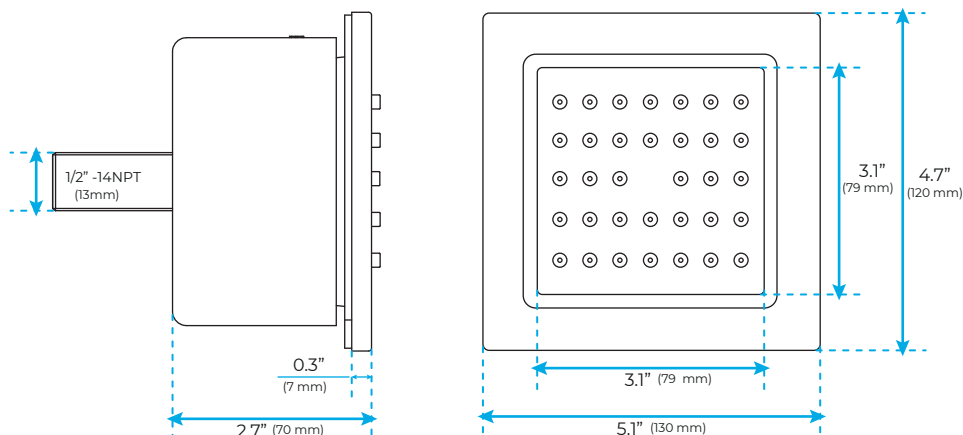

LARGE PHONE CONTROLLED MATTE BLACK THERMOSTATIC RECESSED CEILING MOUNT MUSICAL LED MIST WATERFALL RAINFALL SHOWER SYSTEM WITH HAND SHOWER & JETTED BODY SPRAYS SPECIFICATIONS

Shower Panel /Hose Material: 304 Stainless Steel
 Shower Head Size: 900*300 mm
 Showerheads Install: Embedded Ceiling Mounted
 Concealed Mixer Install: Wall-Mounted
 LED Shower Head Functions: Rainfall, Waterfall, Mist, Water Column
 Water Pressure: 0.3 MPA
 Water Flow: 16L/min~28L/min
 Shower Accessories Material: Brass
 LED Light: Need to Connect Power
 LED Light Color: 64 Color
 Shower Hose Length: 1.5M
 AC: 100-265V 50/60Hz
 Music: Need Bluetooth

Product shown is only for installation display purpose

Kinds of color **64** temperature adjustable

WiFi

Built-in WiFi

Phone control color

Color software App install instruction download name: Smart Life

All dimensions and specifications are nominal and may vary. Use actual products for accuracy in critical situations.

Shower Mixer

Product shown is only for installation display purpose

Hand Shower

Flow Rate: 2.0 GPM / 7.6 LPM

Shower Mixer Connections

Body Jet

FEATURES

- Material: Brass
- Base Plate Height: 5-1/8"
- Base Plate Width: 5-1/8"
- Jet Surface Area: 3-1/8"
- Surface Depth: 1/4"
- Adjustment Angle: 5°
- Male NPT Connection: 1/2"
- Maximum Flow Rate: 2.5 GPM (9.5L/min) max @ 80 psi