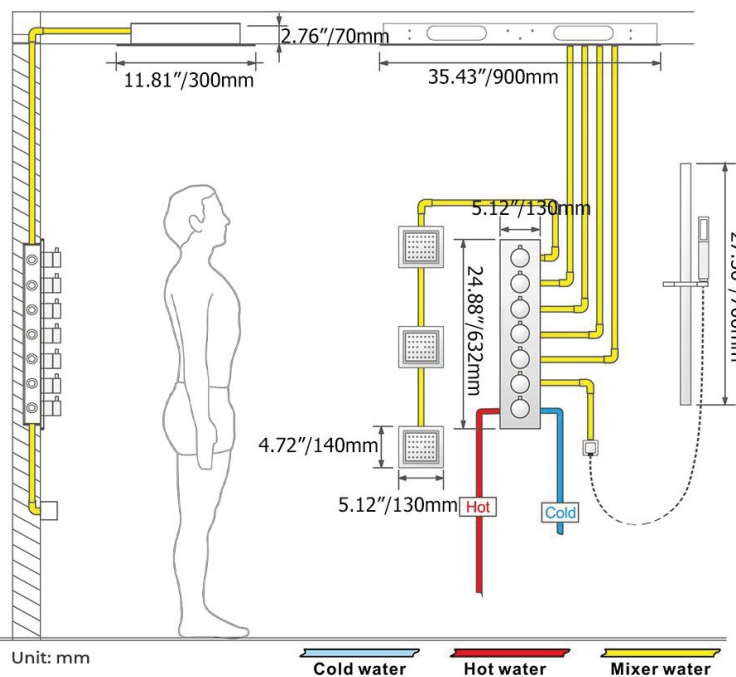

LARGE PHONE CONTROLLED MATTE BLACK THERMOSTATIC RECESSED CEILING MOUNT MUSICAL LED MIST WATERFALL RAINFALL SHOWER SYSTEM WITH HAND SHOWER & JETTED BODY SPRAYS SPECIFICATIONS

Shower Panel /Hose Material: 304 Stainless Steel
 Shower Head Size: 900*300 mm
 Showerheads Install: Embedded Ceiling Mounted
 Concealed Mixer Install: Wall-Mounted
 LED Shower Head Functions: Rainfall, Waterfall, Mist, Water Column
 Water Pressure: 0.3 MPA
 Water Flow: 16L/min~28L/min
 Shower Accessories Material: Brass
 LED Light: Need to Connect Power
 LED Light Color: 64 Color
 Shower Hose Length: 1.5M
 AC: 100-265V 50/60Hz
 Music: Need Bluetooth

Product shown is only for installation display purpose

Kinds of color **64** temperature adjustable

WiFi

Built-in WiFi

Phone control color

Color software App install instruction download name: Smart Life

All dimensions and specifications are nominal and may vary. Use actual products for accuracy in critical situations.

Shower Mixer

Product shown is only for installation display purpose

Hand Shower

Flow Rate: 2.0 GPM / 7.6 LPM

Shower Mixer Connections

Body Jet

FEATURES

- Material: Brass
- Base Plate Height: 5-1/8"
- Base Plate Width: 5-1/8"
- Jet Surface Area: 3-1/8"
- Surface Depth: 1/4"
- Adjustment Angle: 5°
- Male NPT Connection: 1/2"
- Maximum Flow Rate: 2.5 GPM (9.5L/min) max @ 80 psi